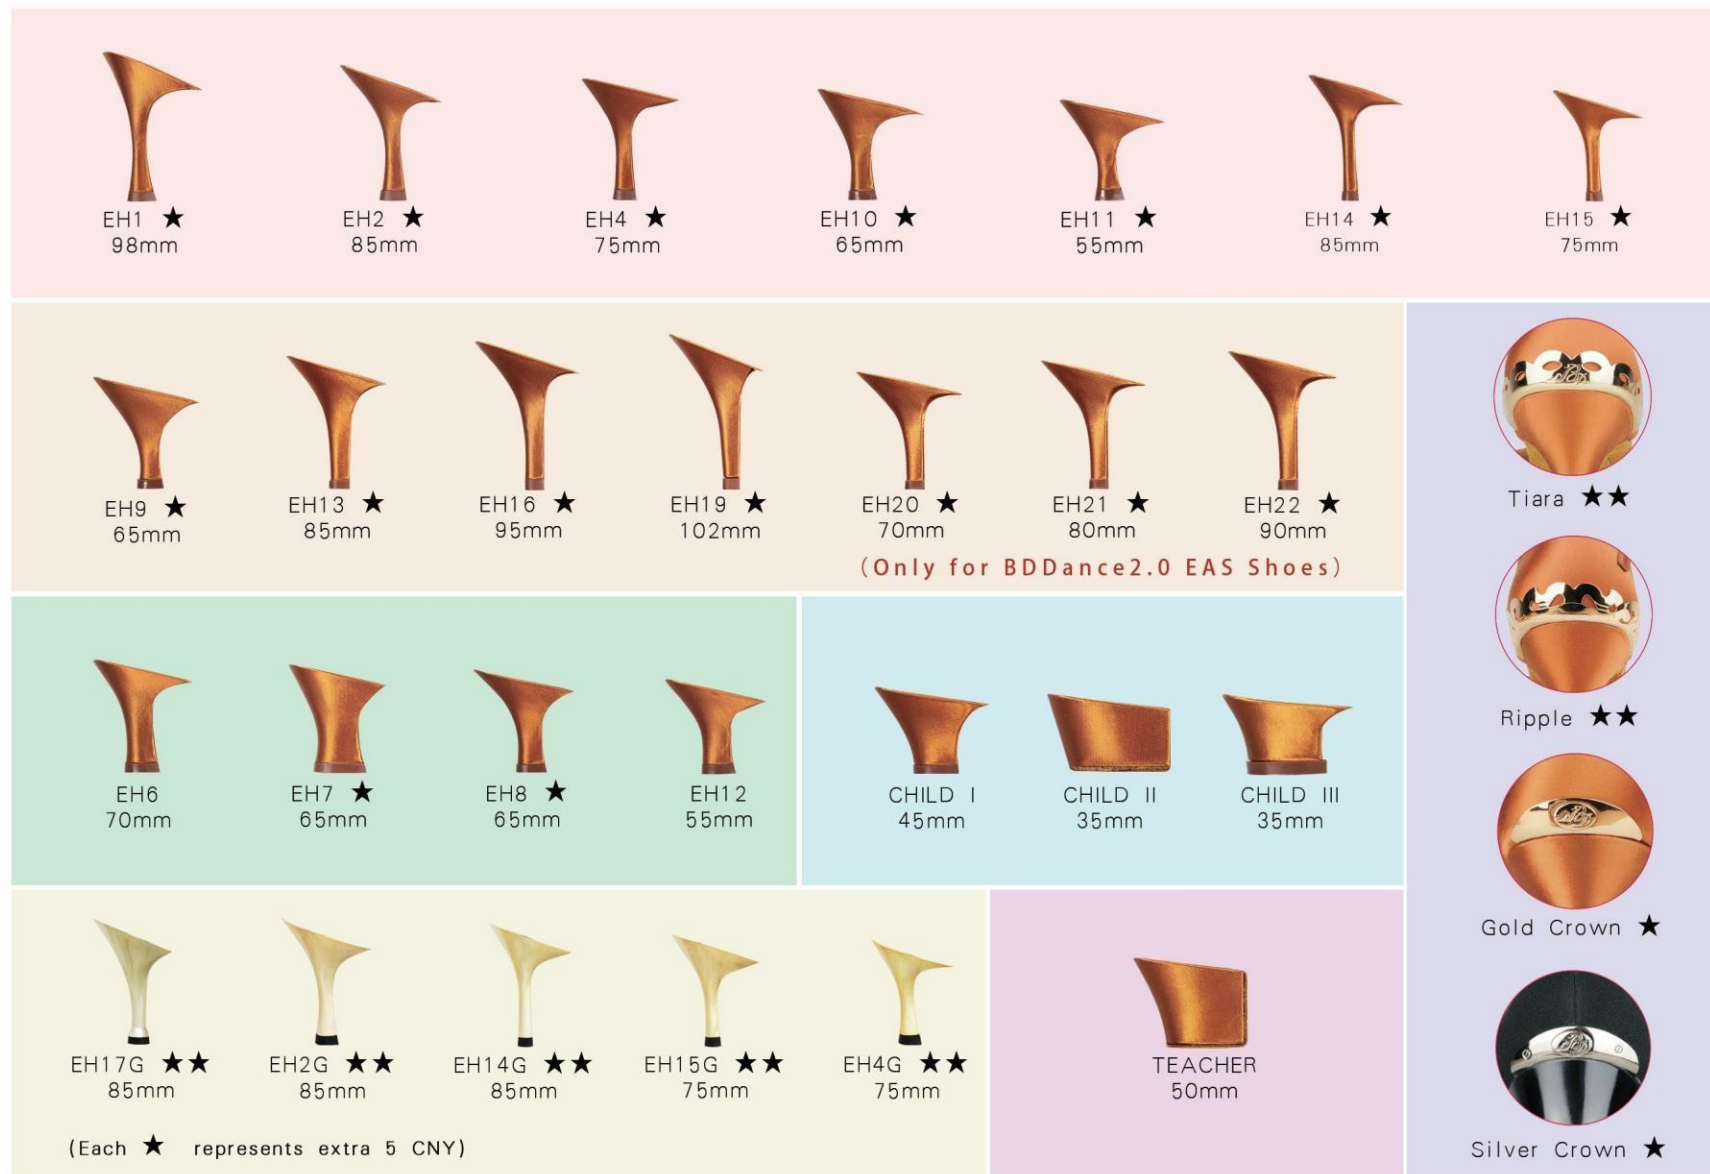

Girls' Socks

Fishnet Tights(Dark Tan)

BDDance Professional Fishnet Tights (Dark Tan/Black)

Extra Durable

ACCESSORIES

Elastic Band

Heel Protectors

Shoe Brushes

HEEL CHART

MATERIAL CATALOGUE

***A-Class Leather**

***B-Class Leather**

***C-Class Leather**

***Patent PU**

***Satin**

***Glitter Fabric**